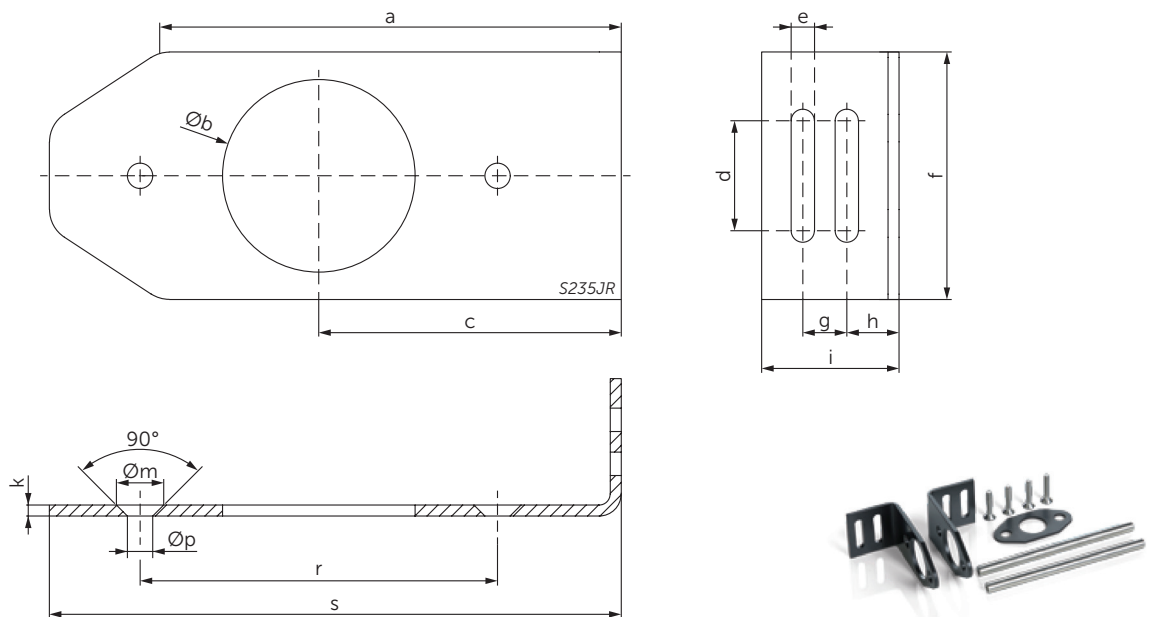

Replacement cartridge					
for FM 3	Order no.	for FM 2¹⁾	Order no.	for FM¹⁾	Order no.
FM 3-79 DPM	90951007903	FM 2-70 DPM	90951007001	FM 25 (DPM)	90951005000
FM 3-83 DPM	90951007903	FM 2-80 DPM	90951007001	FM 50 (DPM)	90951005000
FM 3-93 DPM	90951009303	FM 2-90 DPM	90951009001	FM 70 (DPM)	90951007000
FM 3-113 DPM	90951011303	FM 2-110 DPM	90951011001	FM 90 (DPM)	90951009000
FM 3-129 DPM	90951013303	FM 2-120 DPM	90951013001	FM 110 (DPM)	90951011000
FM 3-133 DPM	90951013303	FM 2-130 DPM	90951013001	FM 120 (DPM)	90951013000
FM 3-143 DPM	90951014303	FM 2-140 DPM	90951014001	FM 130 (DPM)	90951013000
FM 3-163 DPM	90951016303	FM 2-160 DPM	90951016001	FM 140 (DPM)	90951014000
FM 3-173 DPM	90951017303	FM 2-170 DPM	90951017001	FM 160 (DPM)	90951016000
				FM 170 (DPM)	90951017000

¹⁾ FM & FM 2 filter housing no longer available!

Wall mounts															
for FM 3														Order no.	
WH FM3 79-103	FM 3-79 DPM	FM 3-83 DPM	FM 3-93 DPM												76900240000
WH FM3 113-133	FM 3-113 DPM	FM 3-129 DPM	FM 3-133 DPM												76900340000
WH FM3 143-163	FM 3-143 DPM	FM 3-163 DPM												76900440000	
mm [inch]	a	Øb	c	d	e	f	g	h	i	k	Øm	Øp	r	s	
WH FM3 79-103	83 [3.3]	38 [1.5]	56 [2.2]	20 [0.8]	6.5 [0.3]	48 [1.9]	15 [0.6]	11.5 [0.5]	35 [1.4]	3 [0.12]	12.0 [0.5]	6.5 [0.3]	66 [2.6]	105 [4.1]	
WH FM3 113-133	125 [4.9]	58 [2.3]	85 [3.3]	40 [1.6]	8.5 [0.3]	75 [3]	16 [0.6]	19 [0.7]	50 [2]	4 [0.16]	17.2 [0.7]	9.2 [0.4]	100 [3.9]	160 [6.3]	
WH FM3 143-163	168 [6.6]	70 [2.8]	110 [4.3]	40 [1.6]	8.5 [0.3]	90 [3.5]	16 [0.6]	19 [0.7]	50 [2]	4 [0.16]	17.2 [0.7]	9.2 [0.4]	130 [5.1]	208 [8.2]	

• No wall mounts are available for the FM 3-173 DPM!