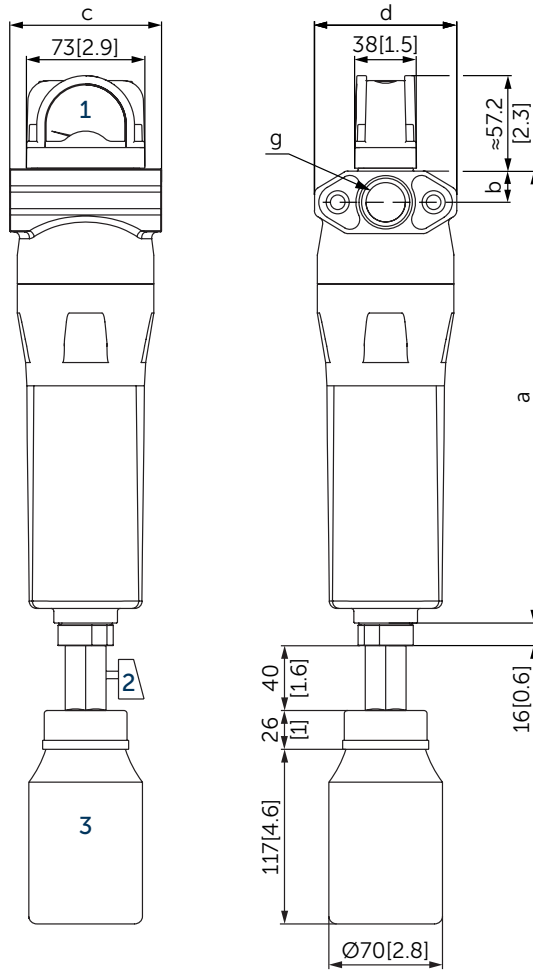

DATA SHEET

FM 3

MEDICAL FILTERS

MAKE IT BECKER.

- 1 Incl. pressure differential gauge and integrated membrane for increased protection against contamination
- 2 Incl. ball valve (97220246000)
- 3 Incl. drain flask (93130010000, 250ml)
- Dimensions in mm [inch]

	m ³ /h			g	mm [inch]				Order no.
	1000 mbar	-667 mbar	-917 mbar		a	b	c	d	
FM 3-79 DPM	15	4.5	1.5	½"	234 [9.2]	18 [0.7]	80 [3.2]	75 [3]	74007007903
FM 3-83 DPM	15	4.5	1.5	¾"	328 [12.9]	23 [0.9]	104 [4.1]	98 [3.9]	74007008303
FM 3-93 DPM	28	8.4	2.8	¾"	328 [12.9]	23 [0.9]	104 [4.1]	98 [3.9]	74007009303
FM 3-113 DPM	50	15	5	1"	612 [24.1]	34 [1.3]	154 [6.1]	150 [5.9]	74007011303
FM 3-129 DPM	75	22.5	7.5	1¼"	612 [24.1]	34 [1.3]	154 [6.1]	150 [5.9]	74007012903
FM 3-133 DPM	90	27	9	1½"	612 [24.1]	34 [1.3]	154 [6.1]	150 [5.9]	74007013303
FM 3-143 DPM	140	42	14	2"	744 [29.3]	45 [1.8]	196 [7.7]	195 [7.7]	74007014303
FM 3-163 DPM	170	51	17	2"	744 [29.3]	45 [1.8]	196 [7.7]	195 [7.7]	74007016303
FM 3-173 DPM	200	60	20	2½"	732 [28.8]	56 [2.2]	215 [8.5]	210 [8.3]	74007017303

¹⁾ FM & FM 2 filter housing no longer available!

Wall mounts															
for FM 3														Order no.	
WH FM3 79-103	FM 3-79 DPM	FM 3-83 DPM	FM 3-93 DPM												76900240000
WH FM3 113-133	FM 3-113 DPM	FM 3-129 DPM	FM 3-133 DPM												76900340000
WH FM3 143-163	FM 3-143 DPM	FM 3-163 DPM												76900440000	
mm [inch]	a	Øb	c	d	e	f	g	h	i	k	Øm	Øp	r	s	
WH FM3 79-103	83 [3.3]	38 [1.5]	56 [2.2]	20 [0.8]	6.5 [0.3]	48 [1.9]	15 [0.6]	11.5 [0.5]	35 [1.4]	3 [0.12]	12.0 [0.5]	6.5 [0.3]	66 [2.6]	105 [4.1]	
WH FM3 113-133	125 [4.9]	58 [2.3]	85 [3.3]	40 [1.6]	8.5 [0.3]	75 [3]	16 [0.6]	19 [0.7]	50 [2]	4 [0.16]	17.2 [0.7]	9.2 [0.4]	100 [3.9]	160 [6.3]	
WH FM3 143-163	168 [6.6]	70 [2.8]	110 [4.3]	40 [1.6]	8.5 [0.3]	90 [3.5]	16 [0.6]	19 [0.7]	50 [2]	4 [0.16]	17.2 [0.7]	9.2 [0.4]	130 [5.1]	208 [8.2]	